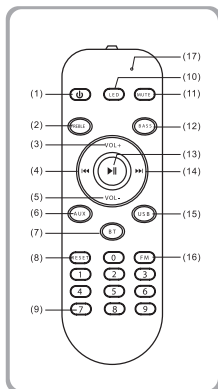

WIRELESS KARAOKE SPEAKER

160W
EXTRA BASS

Bluetooth

Package contents

- | | |
|-------------------------|------------------------|
| 1. Subwoofer cabinet 1x | 4. Audio input cord 1x |
| 2. Remote control 1x | 5. FM ANT 1x |
| 3. User manual 1x | 6. Microphone 1x |

Front panel

- | | |
|-----------------------------------|---|
| 1. AUX MODE | 8. BASS +/- |
| 2. BLUETOOTH MODE | 9. PLAY/PAUSE |
| 3. USB MODE | 10. BOOST BASS |
| 4. STANDBY | 11. ECHO |
| 5. LED | 12. MICROPHONE 1
/ MICROPHONE 2 VOLUME |
| 6. FM RADIO | 13. MICROPHONE/GUITAR |
| 7. PREVIOUS TRACK
/ NEXT TRACK | 14. MICROPHONE 1 / MIC 2 INPUT |

Remote control

1. POWER ON/OFF
2. TREBLE
3. VOL +
4. PREVIOUS TRACK
5. VOL -
6. AUX
7. BT
8. RESET
9. 0-9
10. LED
11. MUTE
12. BASS
13. PLAY/PAUSE
14. NEXT TRACK
15. USB
16. FM RADIO
17. INDICATOR LIGHT