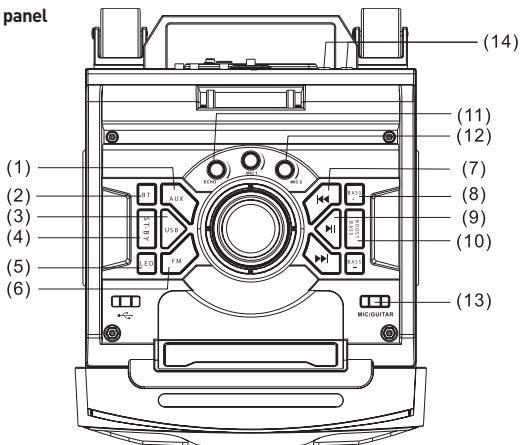

Package contents

1. Subwoofer cabinet 1x	4. Audio input cord 1x
2. Remote control 1x	5. FM ANT 1x
3. User manual 1x	6. Microphone 1x

Front panel

1. AUX MODE	8. BASS +/-
2. BLUETOOTH MODE	9. PLAY/PAUSE
3. USB MODE	10. BOOST BASS
4. STANDBY	11. ECHO
5. LED	12. MICROPHONE 1 / MICROPHONE 2 VOLUME
6. FM RADIO	13. MICROPHONE/GUITAR
7. PREVIOUS TRACK / NEXT TRACK	14. MICROPHONE 1 / MIC 2 INPUT