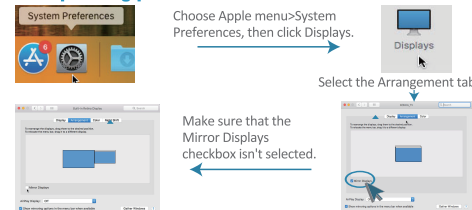

OS operating procedure: