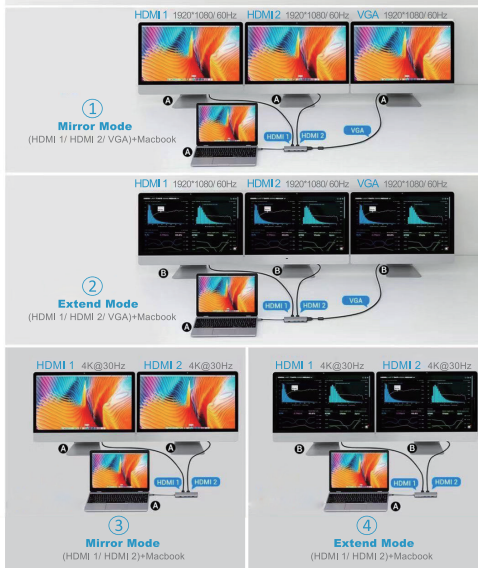

# 13 in 1 Aluminum Alloy Type-C Adapter MANUAL

Input	Single USB C
①	USB C Port: PD Charging 100W
②	Card Slot : SDXC & Micro SD Cards
③	2* 4K Ultra HD: 4K@30Hz, or Full HD 1080P@60Hz
④	VGA: 1920*1080P@60Hz (HD)
⑤	Gigabit Ethernet: 10 / 100 / 1000Mbps bandwidth
⑥	USB C Port: data transfer
⑦	USB 2.0 Port: High Speed 480Mbps Data Transmission
⑧	3*USB 3.0 Ports: Super Speed 5Gbps Data Transmission
⑨	3.5mm Audio Jack
Application	Type-C devices, PC/Tablet/Mobile Phone
Product size	130X57.5X15 (mm)
Product weight	121.7g

### Appearance & Interface Description

100mm

## TRIPLE DISPLAY ( Windows )

This feature improves work efficiency and makes you manage multiple applications more convenient. Up to 1920\*1080P@60Hz. TRIPLE DISPLAY=HDMI 1/VGA+HDMI 2+LAPTOP SCREEN

## Multiple display modes ( Mac OS )

NOTE: For extension display, do not click the Mirror displays in "setting"