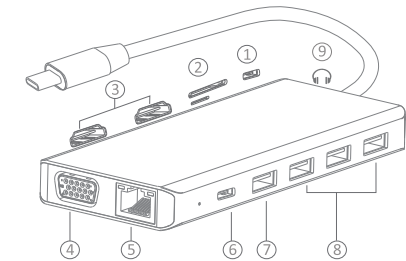

# 13 in 1 Aluminum Alloy Type-C Adapter MANUAL

Input	Single USB C
①	USB C Port: PD Charging 100W
②	Card Slot : SDXC & Micro SD Cards
③	2* 4K Ultra HD: 4K@30Hz, or Full HD 1080P@60Hz
④	VGA: 1920*1080P@60Hz (HD)
⑤	Gigabit Ethernet: 10 / 100 / 1000Mbps bandwidth
⑥	USB C Port: data transfer
⑦	USB 2.0 Port: High Speed 480Mbps Data Transmission
⑧	3*USB 3.0 Ports: Super Speed 5Gbps Data Transmission
⑨	3.5mm Audio Jack
Application	Type-C devices, PC/Tablet/Mobile Phone
Product size	130X57.5X15 (mm)
Product weight	121.7g

### Appearance & Interface Description

100mm