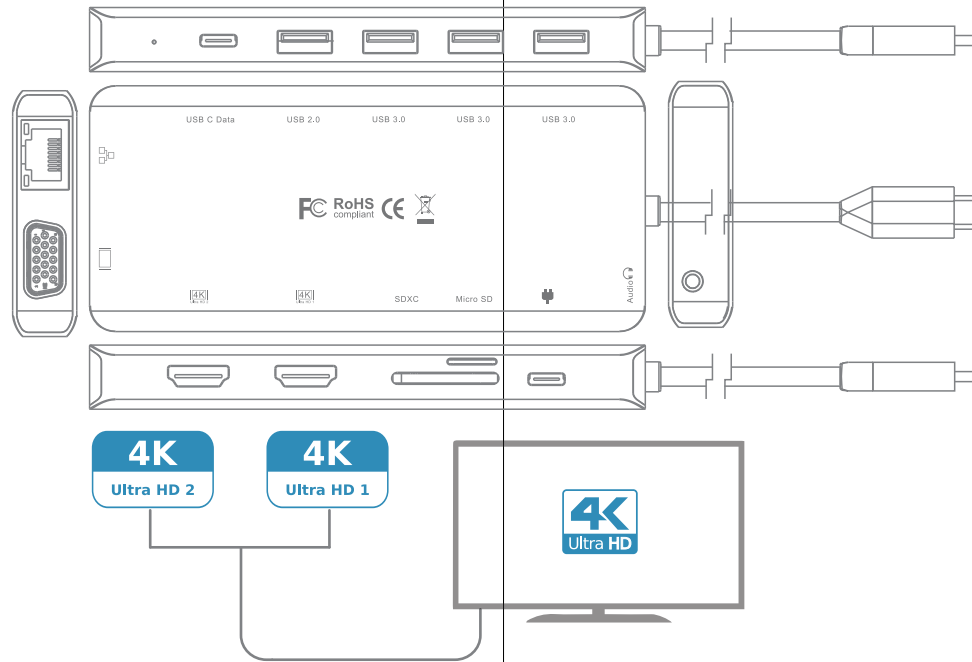

# 13 in 1 Aluminum Alloy Type-C Adapter MANUAL

Input	Single USB C
①	USB C Port: PD Charging 100W
②	Card Slot : SDXC & Micro SD Cards
③	2* 4K Ultra HD: 4K@30Hz, or Full HD 1080P@60Hz
④	VGA: 1920*1080P@60Hz (HD)
⑤	Gigabit Ethernet: 10 / 100 / 1000Mbps bandwidth
⑥	USB C Port: data transfer
⑦	USB 2.0 Port: High Speed 480Mbps Data Transmission
⑧	3*USB 3.0 Ports: Super Speed 5Gbps Data Transmission
⑨	3.5mm Audio Jack
Application	Type-C devices, PC/Tablet/Mobile Phone
Product size	130X57.5X15 (mm)
Product weight	121.7g

### Appearance & Interface Description

100mm

## TRIPLE DISPLAY ( Windows )

This feature improves work efficiency and makes you manage multiple applications more convenient. Up to 1920\*1080P@60Hz. TRIPLE DISPLAY=HDMI 1/VGA+HDMI 2+LAPTOP SCREEN